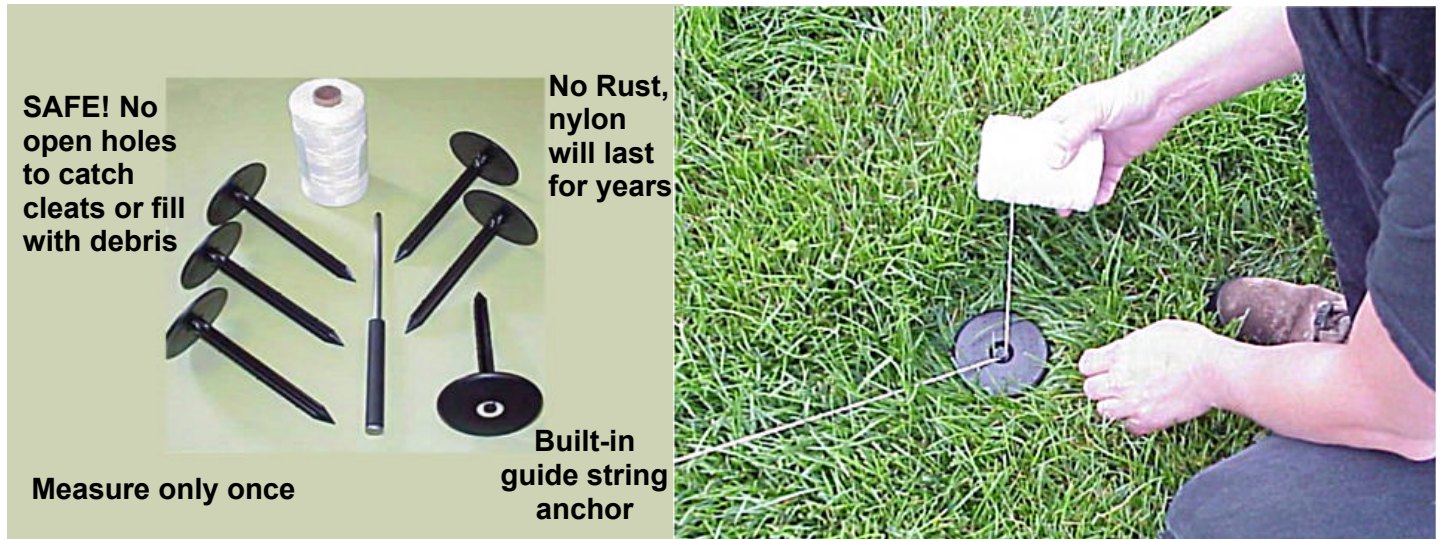

ProLine Layout System

**All sets include locators, starter tool
and 600' roll of cord.**

ITEM	PART #	PRICE
12 piece set for Baseball	10002719	53.00
25 piece set for Soccer	10002718	97.00
50 piece set for Football	10002717	181.00
Replacement Locators Only		
6 piece	10002904	21.00
10 piece	10002723	35.00

ProLine field layout system makes it easy to permanently locate key measurements for any sports field eliminating repetitive measurements.

Once in place, simply connect the guide string to the markers and begin striping. Anchors for guide string are built in to the markers so they can't get lost.

If marked lines become too faded to follow for re-striping, the locators are still in place. Just restring the particular area, and your marked lines are relocated exactly.

Basic sets layout principle markings of playing field. Additional markers available in 6 and 10 piece sets can be used to locate inbound lines, coaches', team, penalty areas and more.